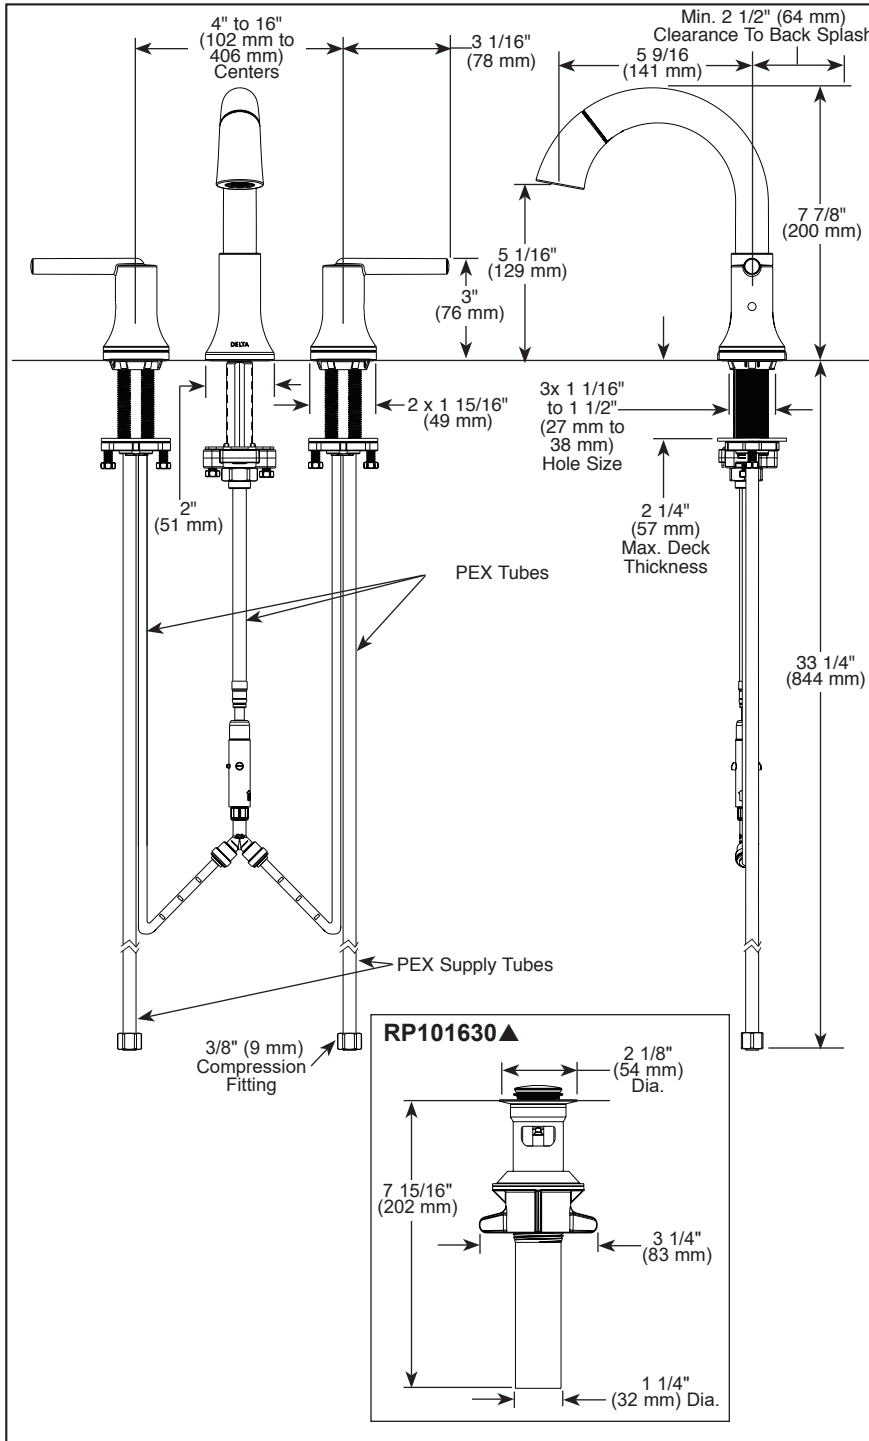

see what Delta can do™

BATHROOM FAUCETS

- Trinsic® Bath Collection
- Two Handle Widespread Pull-Down Deck Mount

FEATURES:

- DIAMOND Seal® Technology
- MagnaTite® Docking

STANDARD SPECIFICATIONS:

- Max. flow rate 1.2 gpm @ 60 psi, 4.5 L/min @ 414 kPa
- Three-hole mount
- Solid brass fabricated end valve
- 1/4 turn handle stops
- Hot and cold stems are interchangeable
- Diamond coated ceramic cartridge
- 3/8" O.D. straight PEX supply tubes
- Models have metal drain with push-pop type fitting with plated flange and stopper
- Not applicable for pedestal sink
- The hose can be pulled out for 20" maximum length

COMPLIES WITH:

- ASME A112.18.1 / CSA B125.1
- ASME A112.18.2 / CSA B125.2
- EPA WaterSense®
- ♿ ICC/ANSI A117.1 - Valve control only

▲ Designate proper finish suffix

Delta Faucet Company reserves the right (1) to make changes in specifications and materials, and (2) to change or discontinue models, both without notice or obligation. Dimensions are for reference only. See current full-line price book or www.deltafaucet.com for finish options and product availability.

DSP-L-3559-PD-DST Rev. C

Delta Faucet Company

55 E. 111th Street, Carmel, IN 46280
 350 South Edgeware Road, St. Thomas, ON N5P 4L1
 © 2025 Delta Faucet Company